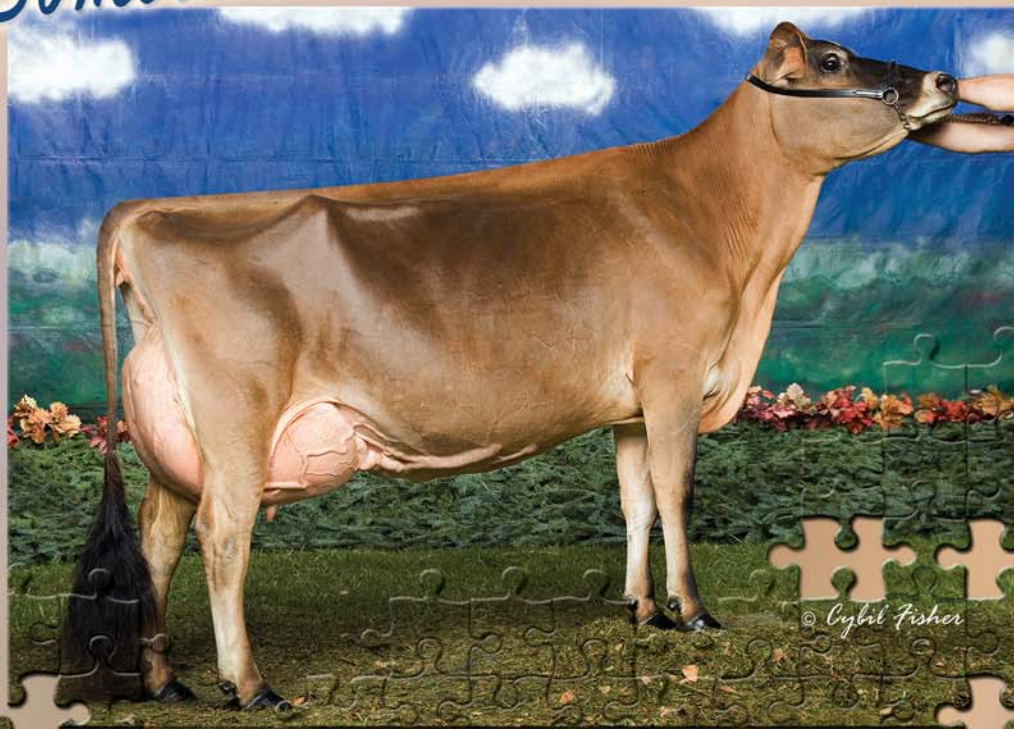

*Sometimes* . . . the pieces to a great breeding program just fit perfectly.

## *Extreme Electra* E-93%

2006 Reserve National  
Grand Champion

All American Senior  
Three-Year-Old, 2006

Int. Champion, 2006 Central  
National Jersey Show

Int. and Res. Grand Champion,  
2006 Mid-Atlantic Regional

Int. and Res. Grand Champion,  
2006 Kentucky State Fair

Owned by Diamond C, Entourage,  
Cybil Fisher and JCL Land and Cattle